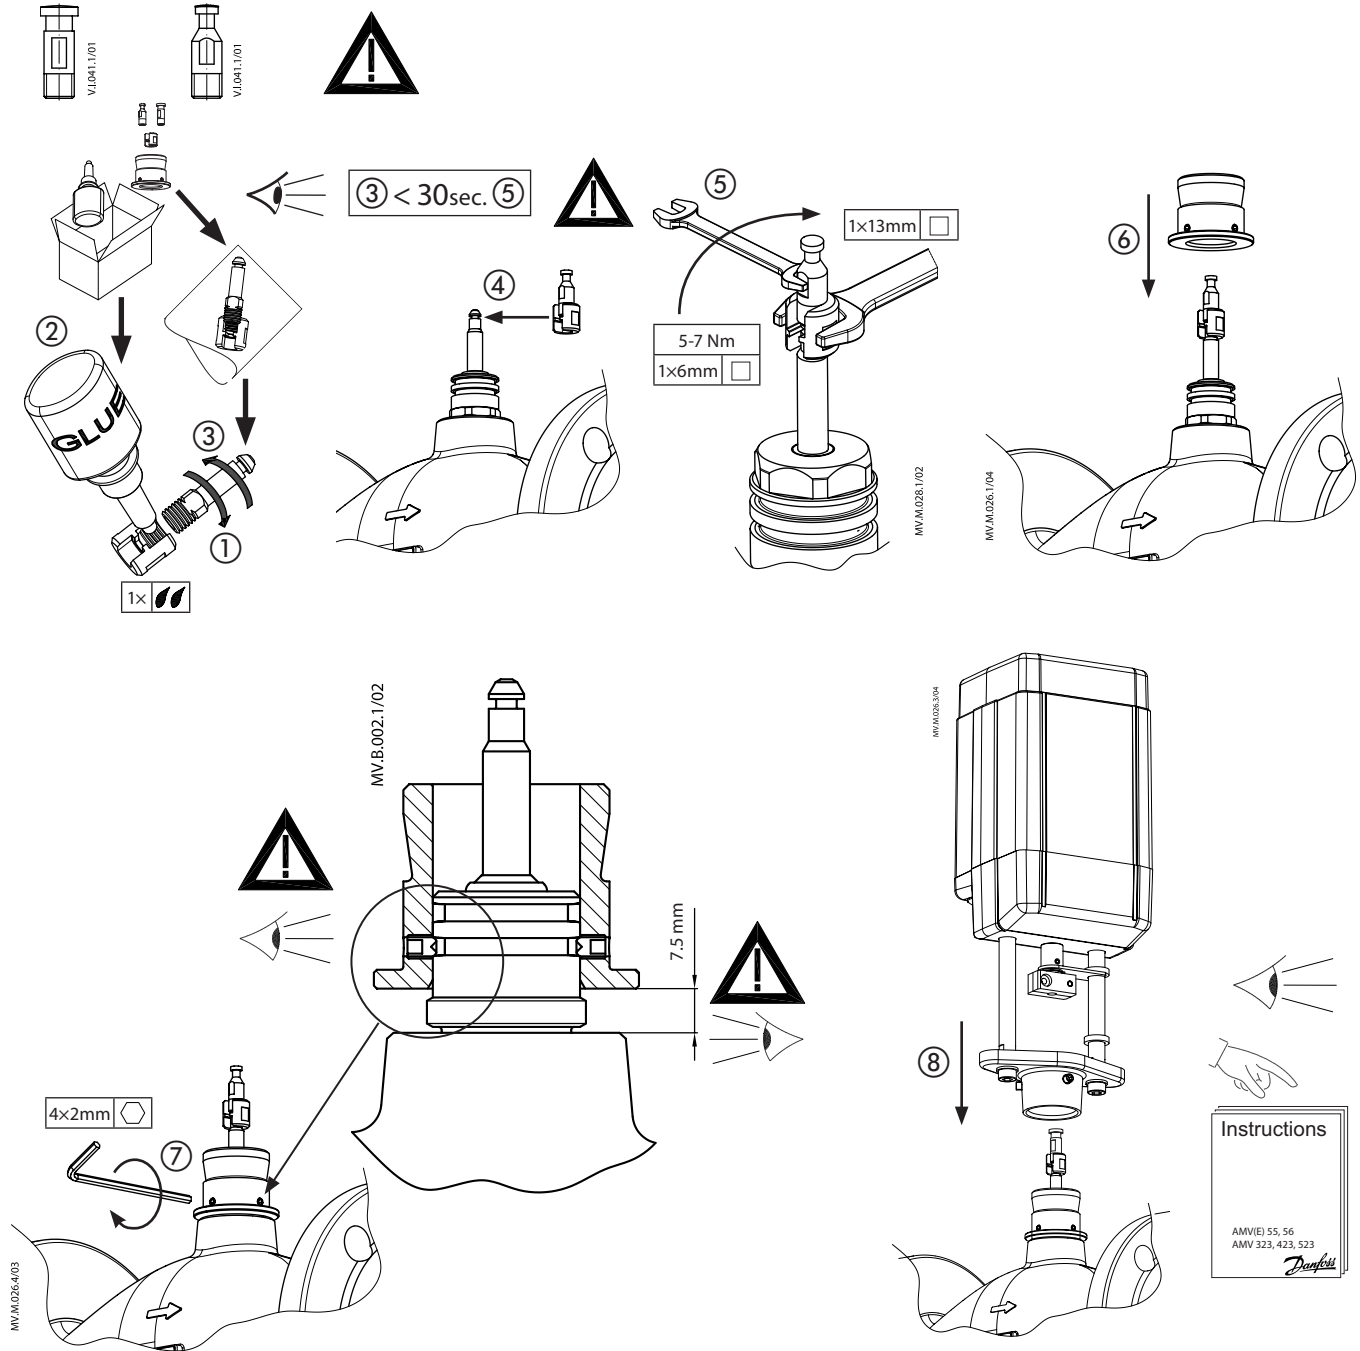

## Adapters AMV(E) 25, 35, 55, 56, 323, 423, 523 / VRB, VRG, VF, VL (Gen. 2009)

DN 15-50

DN 65-80

2 mm

7 mm

13 mm

DN 15-50	AMV(E) 25, 35, 323, 423, 523	<b>065Z0311</b>
DN 65, 80	AMV(E) 55, 56, 323, 423, 523	<b>065Z0312</b>

### DN 15-50 (VRB, VRG, VF, VL)

#### 065Z0311

DN 65, 80 (VF, VL)

065Z0312

AMV(E) 55, 56 AMV 323, 423, 523

Danfoss can accept no responsibility for possible errors in catalogues, brochures and other printed material. Danfoss reserves the right to alter its products without notice. This also applies to products already on order provided that such alterations can be made without consequential changes being necessary in specifications already agreed. All trademarks in this material are property of the respective companies. Danfoss and the Danfoss logotype are trademarks of Danfoss A/S. All rights reserved.