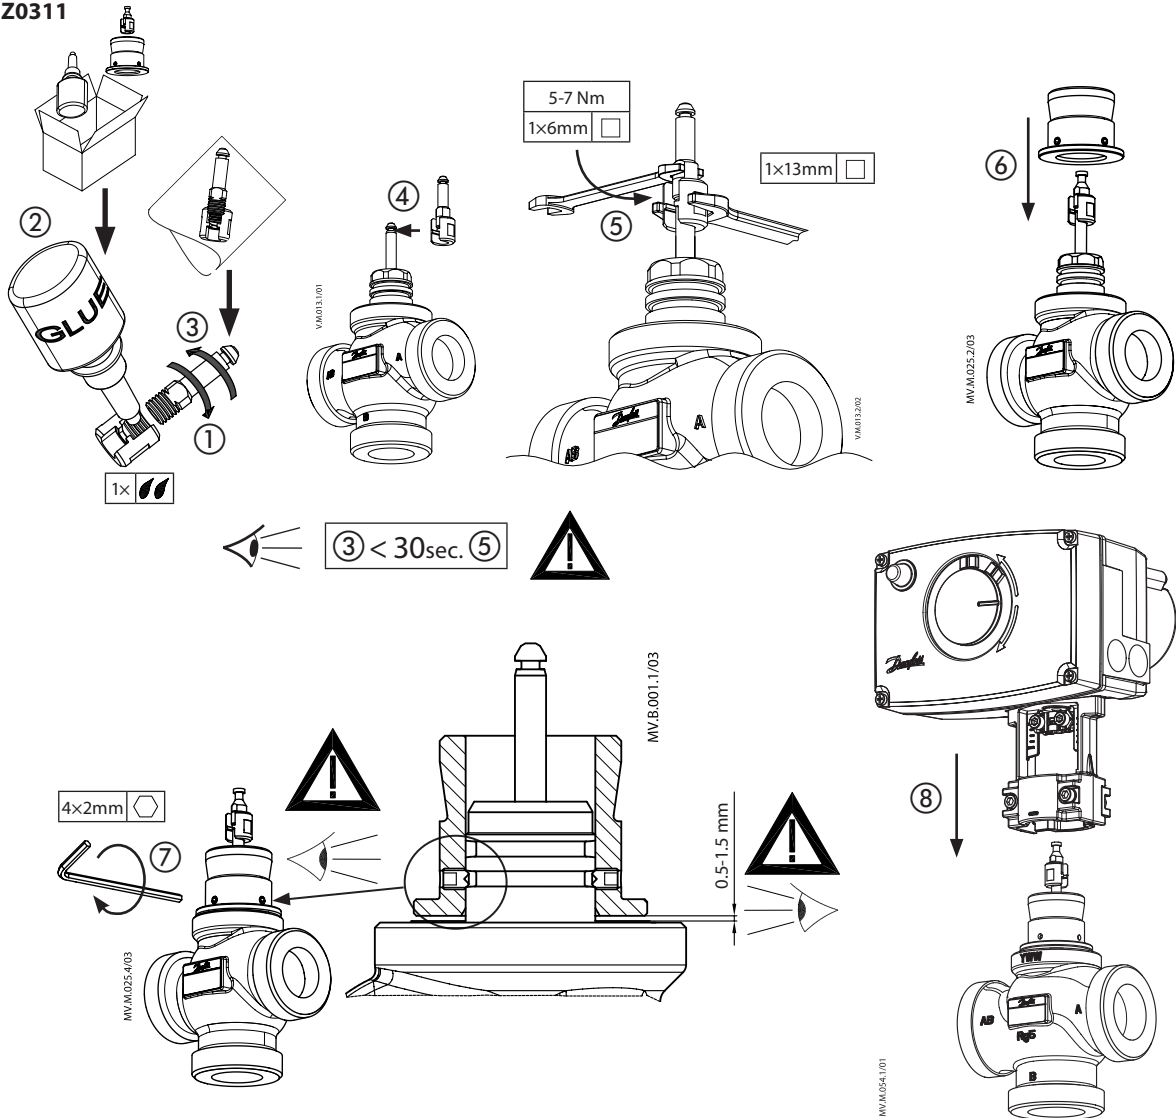

DN 15-50 (VRB, VRG, VF, VL)

065Z0311