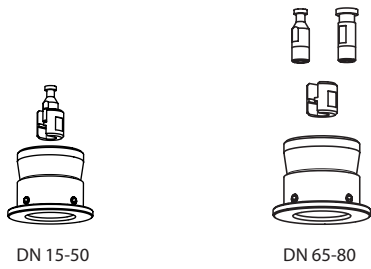

## Adapters AMV(E) 25, 35, 55, 56, 323, 423, 523 / VRB, VRG, VF, VL (Gen. 2009)

DN 15-50

DN 65-80

2 mm

7 mm

13 mm

DN 15-50	AMV(E) 25, 35, 323, 423, 523	<b>065Z0311</b>
DN 65, 80	AMV(E) 55, 56, 323, 423, 523	<b>065Z0312</b>