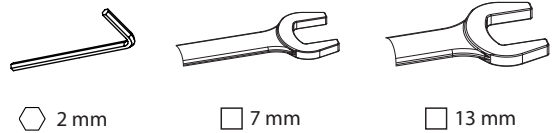

## Adapters AMV(E) 25, 35, 55, 56, 323, 423, 523 / VRB, VRG, VF, VL (Gen. 2009)

DN 15-50

DN 65-80

2 mm

7 mm

13 mm

DN 15-50	AMV(E) 25, 35, 323, 423, 523	<b>065Z0311</b>
DN 65, 80	AMV(E) 55, 56, 323, 423, 523	<b>065Z0312</b>