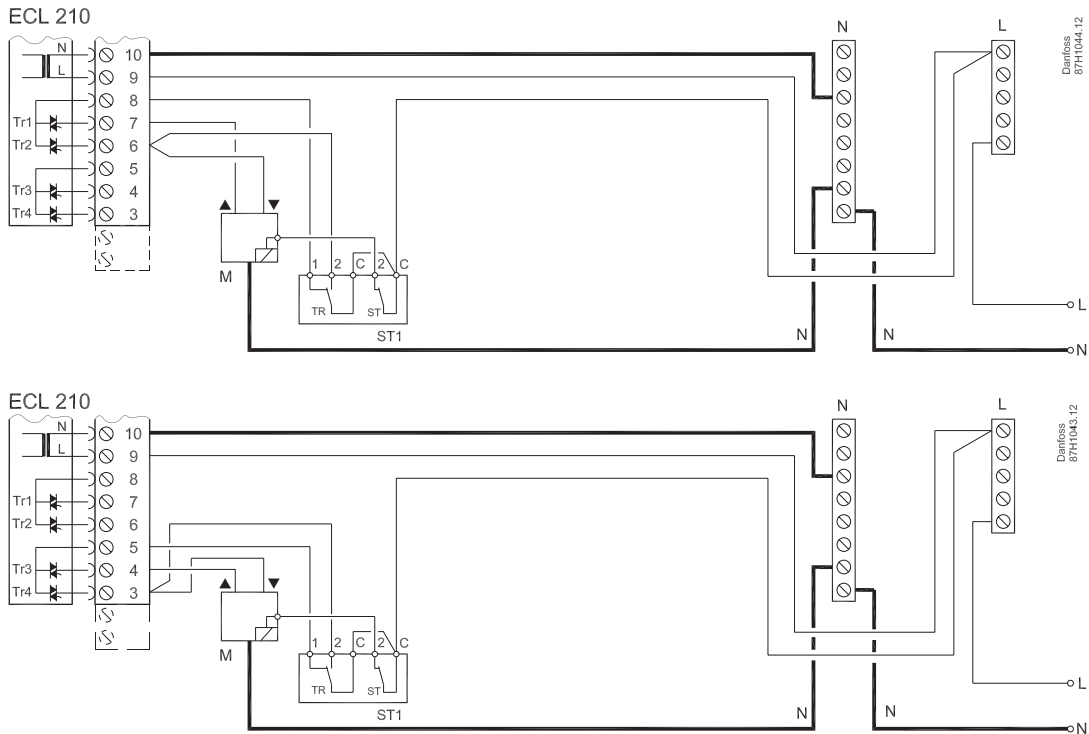

Installation Guide

ECL Comfort 210 / 210B

ECL Comfort 210 (code no. 087H3020)

ECL Comfort 210B (code no. 087H3030)

Installation Guide, ECL Comfort 210 / 210B

24 V a.c. / 230 V a.c. safety thermostat

? **ECL Comfort 210 / 210B: www.heating.danfoss.com**