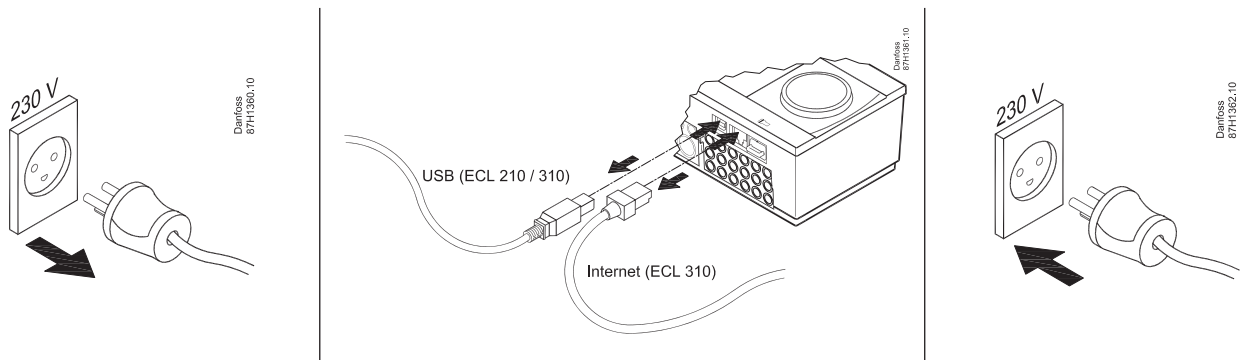

Installation Guide

ECL Comfort 210 / 210B

ECL Comfort 210 (code no. 087H3020)

ECL Comfort 210B (code no. 087H3030)

Installation Guide, ECL Comfort 210 / 210B

24 V a.c. / 230 V a.c. safety thermostat

? **ECL Comfort 210 / 210B: www.heating.danfoss.com**