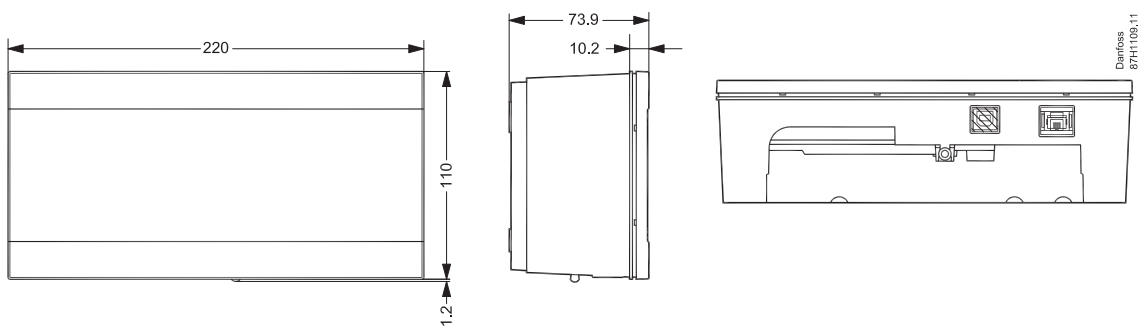

Installation Guide

ECL Comfort 210 / 210B

ECL Comfort 210 (code no. 087H3020)

ECL Comfort 210B (code no. 087H3030)

Installation Guide, ECL Comfort 210 / 210B

24 V a.c. / 230 V a.c. safety thermostat

? **ECL Comfort 210 / 210B: www.heating.danfoss.com**