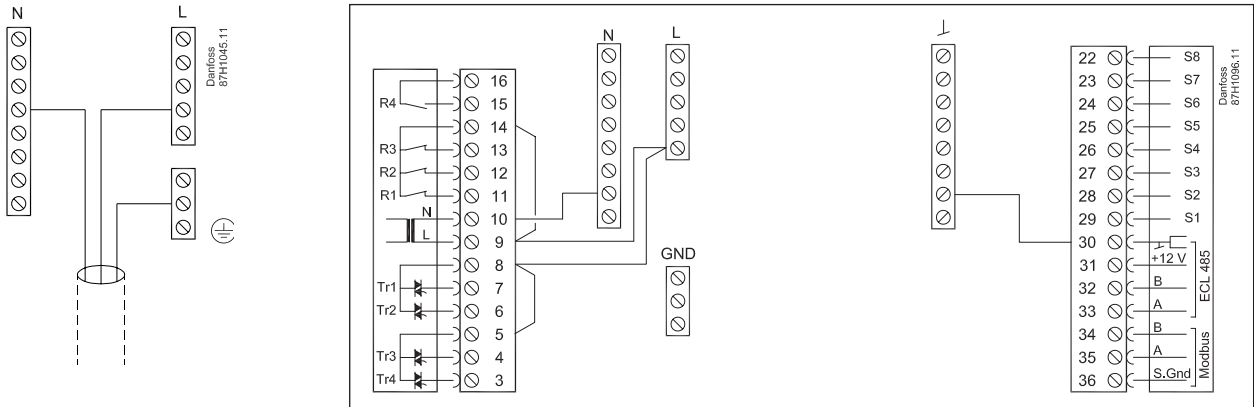

Installation Guide

ECL Comfort 210 / 210B

ECL Comfort 210 (code no. 087H3020)

ECL Comfort 210B (code no. 087H3030)

Installation Guide, ECL Comfort 210 / 210B

24 V a.c. / 230 V a.c. safety thermostat

? **ECL Comfort 210 / 210B: www.heating.danfoss.com**