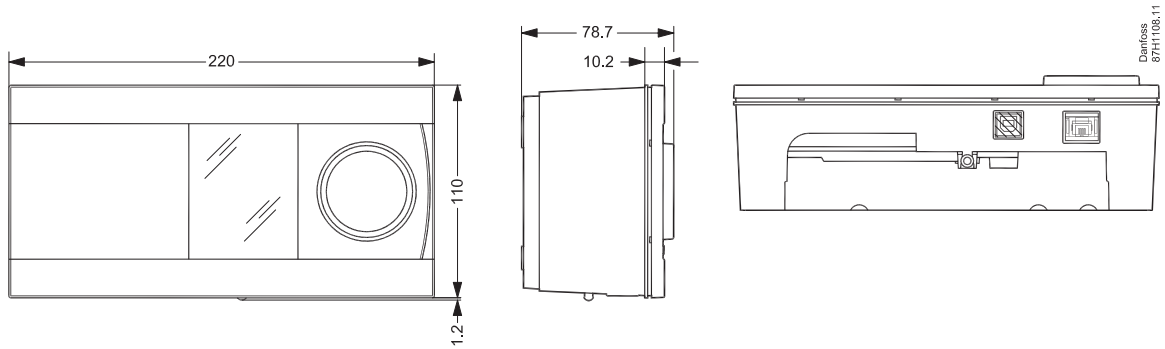

Installation Guide

ECL Comfort 210 / 210B

ECL Comfort 210 (code no. 087H3020)

ECL Comfort 210B (code no. 087H3030)

Installation Guide, ECL Comfort 210 / 210B

24 V a.c. / 230 V a.c. safety thermostat

? **ECL Comfort 210 / 210B: www.heating.danfoss.com**