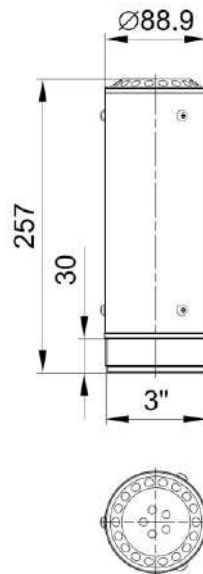

- Multi jet nozzle
- Water – level independent
- Modern stainless steel look

Fresh water	Pool water	Sea water

Trumpet Jet 30				
Dimensions (ØxH)	[mm]	89 x 257		
Fountain height		DWB	DDB	
		[L/min]	[bar]	
5,00	[m]	363	1,00	
6,00	[m]	397	1,20	
7,00	[m]	429	1,40	
8,00	[m]	459	1,68	
9,00	[m]	487	1,85	
10,00	[m]	513	2,05	
Pump Power		1.1 kW/230V	2.2 kW/400V	4 kW/400V
Fountain height (total)	[m]	5,00	7,00	9,50
Fountain height (first step)	[m]	1,20	1,50	2,50
Nozzle spray diameter	[m]	4,00	5,50	7,50
Material – casing tube		Stainless steel 1.4301		
Material – nozzle insert		POM		
Weight	[kg]	1.4		
Order No.		50378		