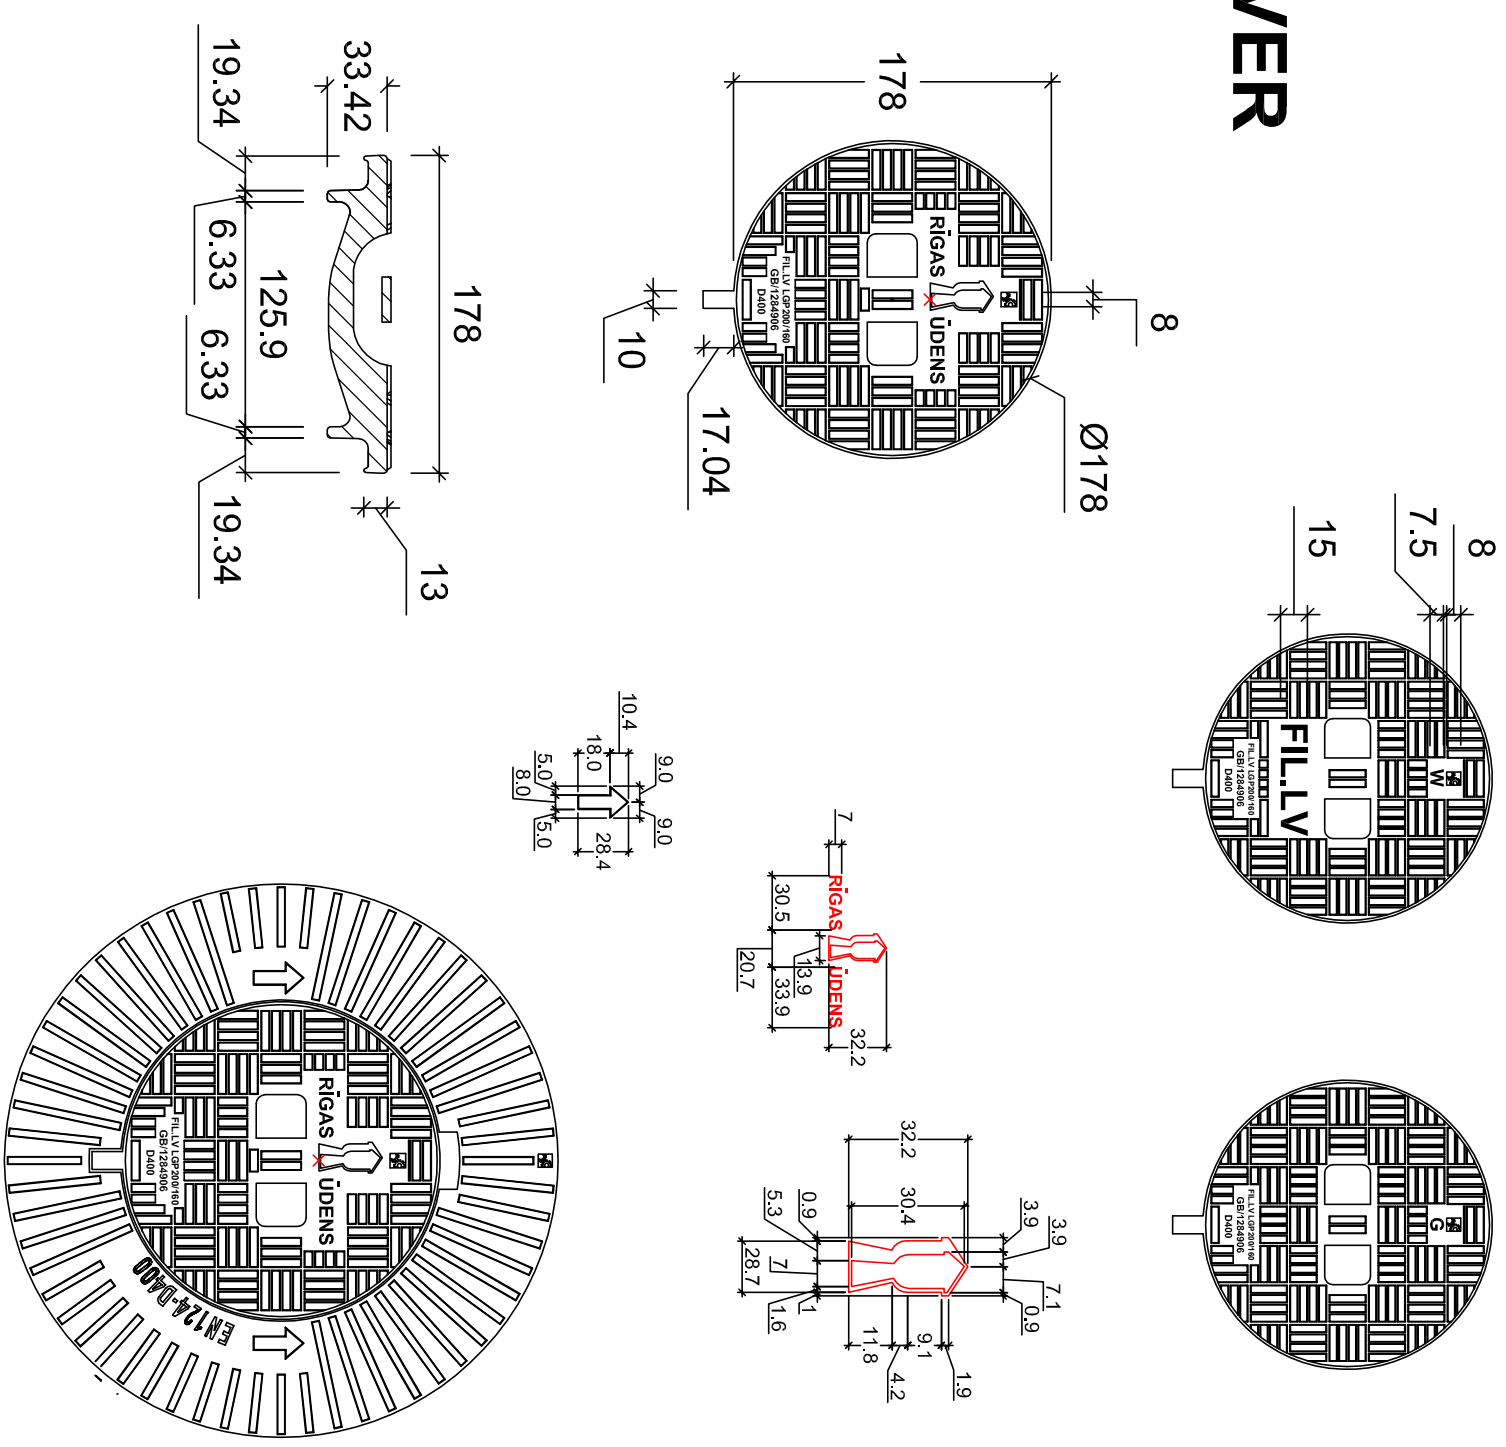

# FRAME

# COVER

PRODUCT  
**FIL.LV LGP200/160**

CODE:	LGP200/160
MATERIAL:	Ductile Iron
WEIGHT:	.... Kg ± 3%
DRAW	M.Rib.
DATE	
CORRECTION	1