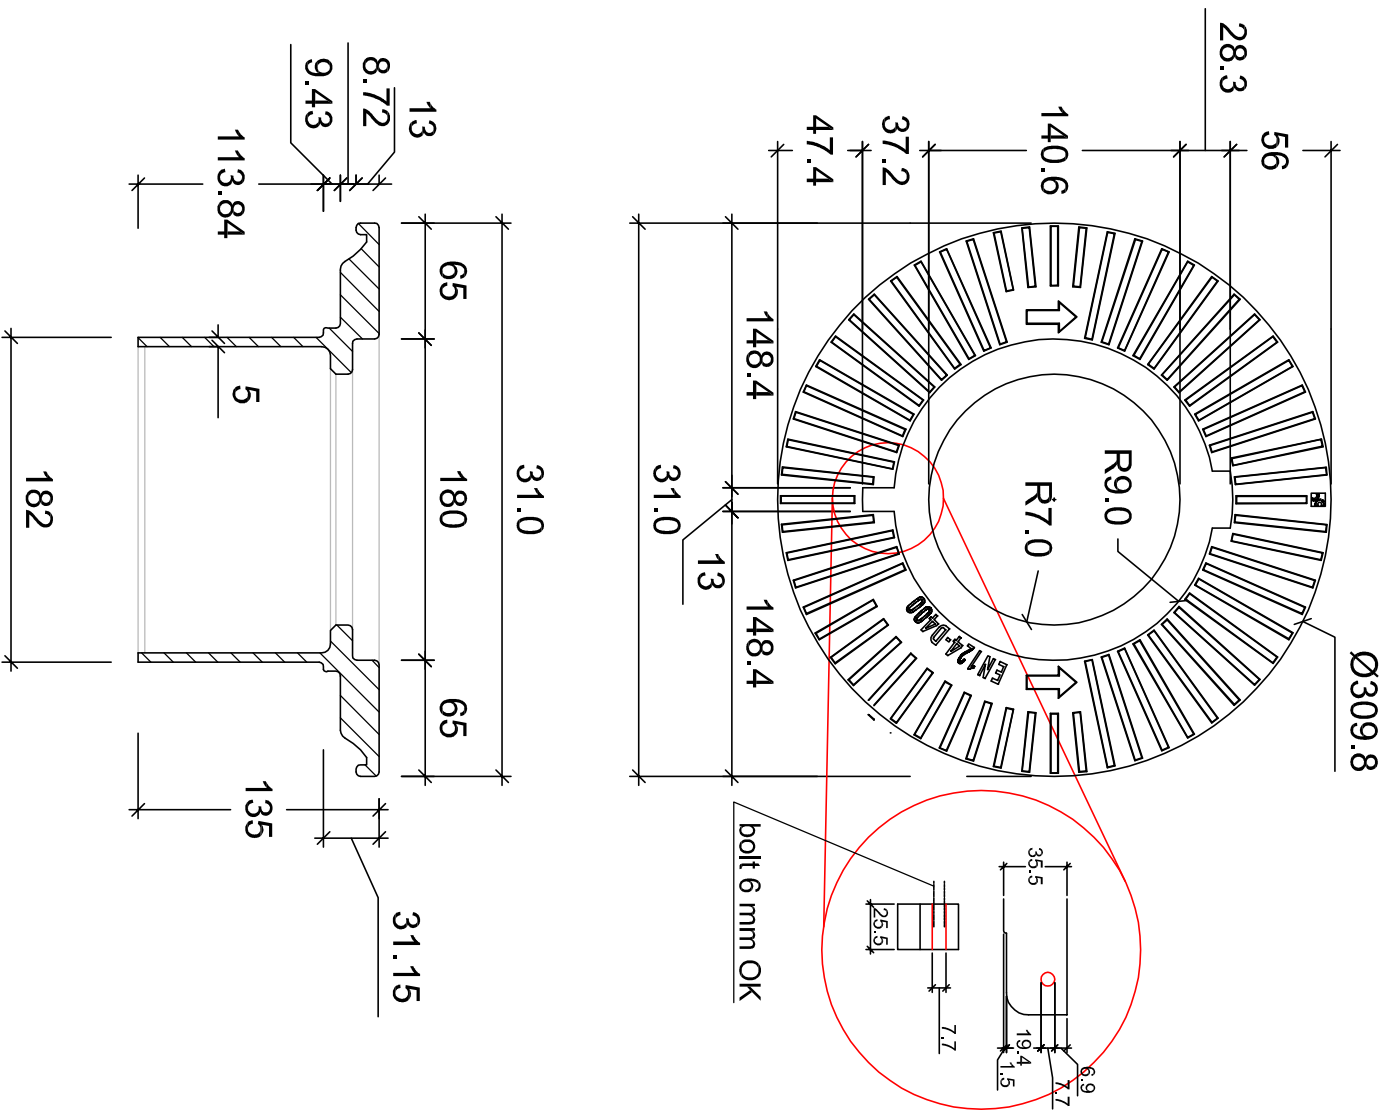

# COVER

PRODUCT  
**FIL.LV LGP200/160**

CODE:	LGP200/160
MATERIAL:	Ductile Iron
WEIGHT:	.... Kg ± 3%
DRAW	M.Rib.
DATE	
CORRECTION	1